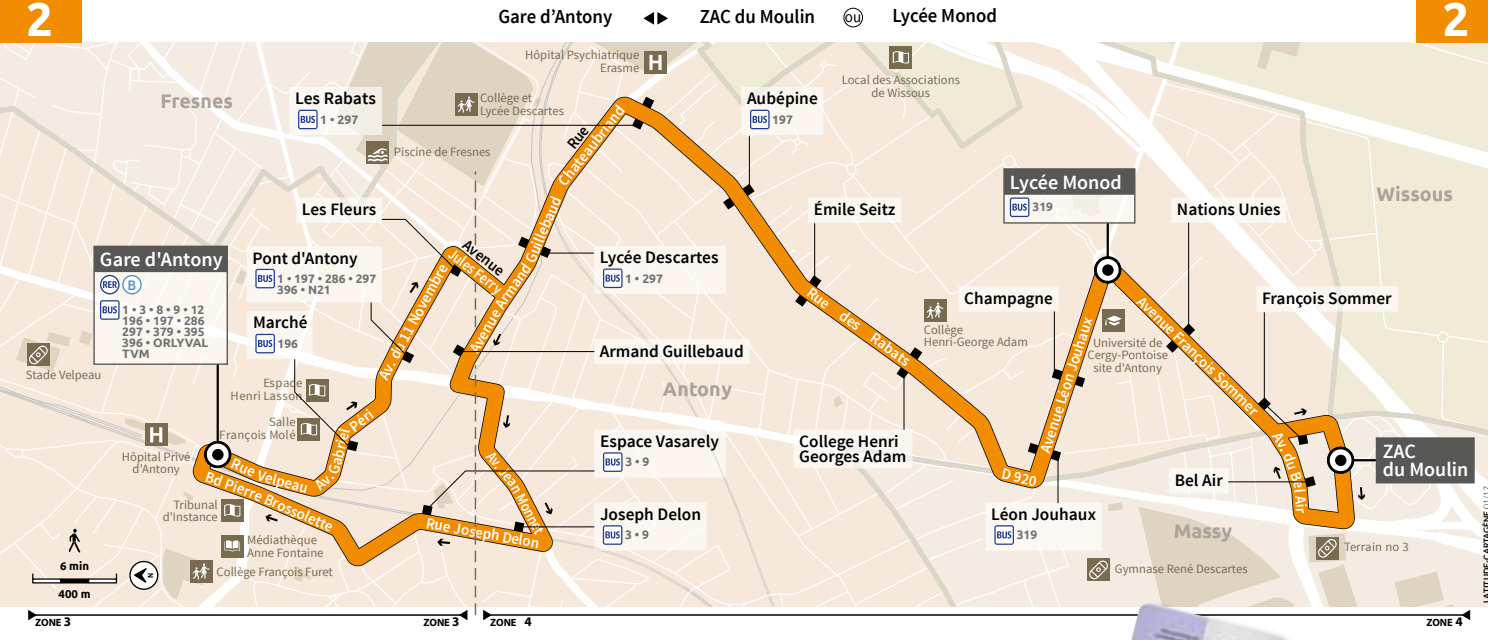

Voyager avec la ligne 2

La ligne ne fonctionne pas les samedis, dimanches et jours fériés.

Dates des vacances scolaires 2017/2018

Table with 2 columns: Season (TOUSSAINT, NOËL, HIVER, PRINTEMPS, ÉTÉ) and dates of school holidays.

Votre ligne se situe en zones tarifaires 3 et 4, pensez à adapter votre titre de transport !

LES TITRES DE TRANSPORT :

- Abonnements :
  - Passe Navigo, Imagine R
  - Billets :

- Le ticket d'accès à bord en vente auprès du conducteur.
  - Le ticket T+ en vente à l'unité ou en carnet de 10.
  - Le carnet de 10 tickets.

Rappel : pour être valable, le titre de transport doit être validé à chaque montée dans le bus.

Valider, c'est participer au développement de votre ligne.

PÉRIODE SCOLAIRE DU LUNDI AU SAMEDI

Direction : Antony

Table of bus schedule for Direction : Antony, listing stops and departure times.

Direction : MASSY - ZAC du Moulin

Table of bus schedule for Direction : MASSY - ZAC du Moulin, listing stops and departure times.

Direction : Antony

Table of bus schedule for Direction : Antony, listing stops and departure times.

Direction : MASSY - ZAC du Moulin

Table of bus schedule for Direction : MASSY - ZAC du Moulin, listing stops and departure times.

Direction : Antony

Table of bus schedule for Direction : Antony, listing stops and departure times.

Direction : MASSY - ZAC du Moulin

Table of bus schedule for Direction : MASSY - ZAC du Moulin, listing stops and departure times.

TOUTES PÉRIODES SAMEDI

Direction : Lycée Monod

Table of bus schedule for Direction : Lycée Monod, listing stops and departure times.

Direction : Lycée Monod

Table of bus schedule for Direction : Lycée Monod, listing stops and departure times.

Direction : Antony

Table of bus schedule for Direction : Antony, listing stops and departure times.

Direction : Antony

Table of bus schedule for Direction : Antony, listing stops and departure times.

BIÈVRE BUS MOBILITÉS
15, avenue Ampère
BP 23 - 91320 Wissous
Téléphone : 01 60 11 46 20
www.reseau-paladin.fr
Inscrivez-vous aux alertes SMS & Mails