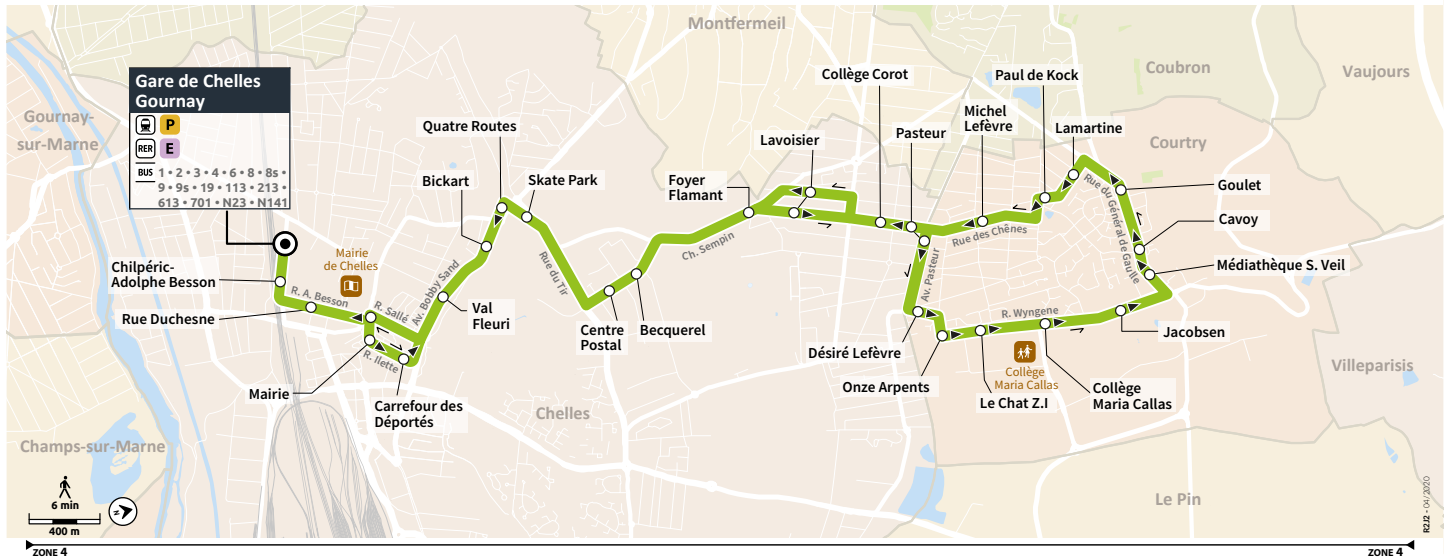

Horaires valables du 29 août 2022 au 09 juillet 2023

Du lundi au vendredi

COURTRY	Désiré Lefèvre	05:08	05:38	06:07	06:25	06:37	06:55	07:07	07:23	07:35	07:50	08:05	08:22	08:37	08:52	09:11	
	Onze Arpents	05:09	05:39	06:08	06:26	06:38	06:56	07:08	07:24	07:36	07:51	08:06	08:23	08:38	08:53	09:12	
	Le Chat ZI	05:10	05:40	06:09	06:27	06:39	06:57	07:09	07:25	07:37	07:52	08:07	08:24	08:39	08:54	09:13	
	Collège Maria Callas	05:11	05:41	06:10	06:28	06:40	06:58	07:10	07:26	07:38	07:53	08:08	08:25	08:40	08:55	09:14	
	Jacobsen	05:12	05:42	06:11	06:29	06:41	06:59	07:11	07:27	07:39	07:54	08:09	08:26	08:42	08:56	09:15	
	Médiathèque S.Veil	05:13	05:43	06:12	06:30	06:42	07:00	07:12	07:29	07:41	07:56	08:11	08:28	08:44	08:58	09:16	
	Cavoy	05:14	05:44	06:13	06:31	06:43	07:01	07:13	07:29	07:41	07:56	08:11	08:28	08:44	08:58	09:17	
	Goulet	05:15	05:45	06:14	06:32	06:44	07:02	07:14	07:31	07:43	07:58	08:13	08:30	08:46	09:00	09:18	
	Lamartine	05:16	05:46	06:15	06:33	06:45	07:03	07:15	07:32	07:44	07:59	08:14	08:31	08:47	09:01	09:19	
	Paul de Kock	05:17	05:47	06:16	06:34	06:46	07:04	07:16	07:33	07:45	08:00	08:15	08:32	08:48	09:02	09:20	
	Michel Lefèvre	05:18	05:48	06:17	06:35	06:47	07:05	07:17	07:34	07:46	08:01	08:16	08:33	08:50	09:03	09:21	
	CHELLES	Pasteur	05:19	05:49	06:18	06:36	06:48	07:06	07:18	07:35	07:47	08:02	08:17	08:34	08:52	09:04	09:22
		Collège Corot	05:20	05:50	06:19	06:37	06:49	07:07	07:19	07:36	07:48	08:03	08:18	08:35	08:53	09:05	09:23
		Lavoisier	05:22	05:52	06:21	06:39	06:51	07:09	07:21	07:38	07:50	08:05	08:20	08:37	08:55	09:07	09:25
Foyer Flamant		05:23	05:53	06:22	06:40	06:52	07:10	07:22	07:39	07:51	08:06	08:21	08:38	08:56	09:08	09:26	
Becquerel		05:25	05:55	06:24	06:42	06:54	07:12	07:24	07:41	07:53	08:08	08:23	08:40	08:58	09:10	09:28	
Centre Postal		05:26	05:56	06:25	06:43	06:55	07:13	07:25	07:42	07:54	08:09	08:24	08:41	08:58	09:11	09:29	
Skate Park		05:28	05:58	06:27	06:45	06:57	07:15	07:27	07:44	07:56	08:11	08:26	08:43	08:58	09:13	09:31	
Quatre Routes		05:28	05:58	06:27	06:45	06:57	07:15	07:27	07:45	07:57	08:12	08:27	08:44	08:58	09:13	09:31	
Bickart		05:29	05:59	06:28	06:46	06:58	07:16	07:29	07:46	07:58	08:13	08:28	08:45	09:00	09:14	09:32	
Val Fleuri		05:31	06:01	06:30	06:48	07:00	07:18	07:30	07:47	08:00	08:15	08:30	08:47	09:01	09:16	09:34	
Mairie		05:32	06:02	06:31	06:49	07:01	07:19	07:32	07:50	08:02	08:17	08:32	08:49	09:03	09:17	09:35	
Rue Duchesne		05:33	06:03	06:32	06:50	07:02	07:20	07:33	07:51	08:04	08:19	08:34	08:51	09:04	09:18	09:36	
Chilpéric - Adolphe Besson		05:34	06:04	06:33	06:51	07:03	07:21	07:34	07:52	08:05	08:20	08:35	08:52	09:05	09:19	09:37	
Gare de Chelles Gournay		05:35	06:05	06:34	06:52	07:04	07:22	07:35	07:53	08:06	08:21	08:36	08:53	09:06	09:20	09:38	
Train P direction Paris		05:43	06:13	06:43	06:58	07:13	07:28	07:43	07:58	08:13	08:28	08:43	08:58	09:13	09:43		
Train P direction Meaux		05:45	06:15	06:45		07:15		07:45		08:15		08:45		09:15	09:45		

Contact
Transdev STBC

01 64 21 89 90
www.transdev-idf.com
iledefrance-mobilites.fr

Téléchargez
gratuitement
l'appli Accéo

Disponible sur
Apple Store

Disponible sur
Google Play